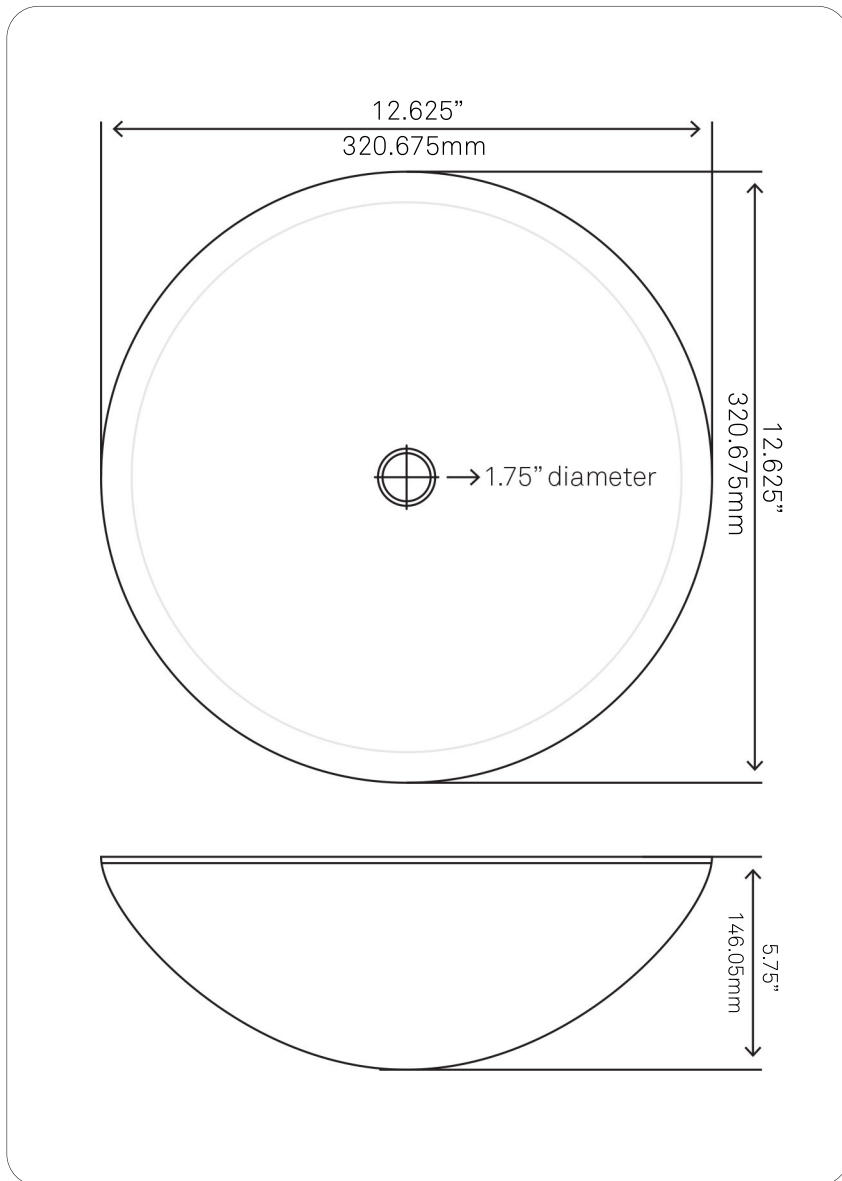

NP-208206 Mini White Porcelain Vessel Sink, No Overflow

Requested By:

Specific Features:

STANDARD SPECIFICATIONS:

- Round mini white glossy porcelain vessel sink
- No overflow
- Easy to clean
- Scratch resistant and non-porous surface
- Designed for above counter installation
- Standard plumbing connections
- 1.75" standard drain opening
- OD: 12.625 x 5.75-inches tall
- IN: 12 x 5.25-inches tall